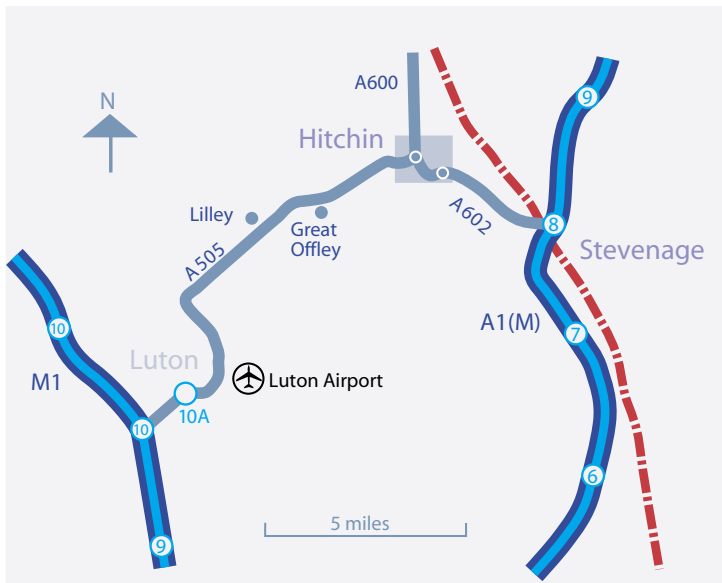

HOW TO FIND US

BEKA associates is located close to Hitchin town centre, adjacent to Hitchin Priory and historic Tilehouse Street. Parking for visitors is available. Hitchin railway station is less than one mile away.